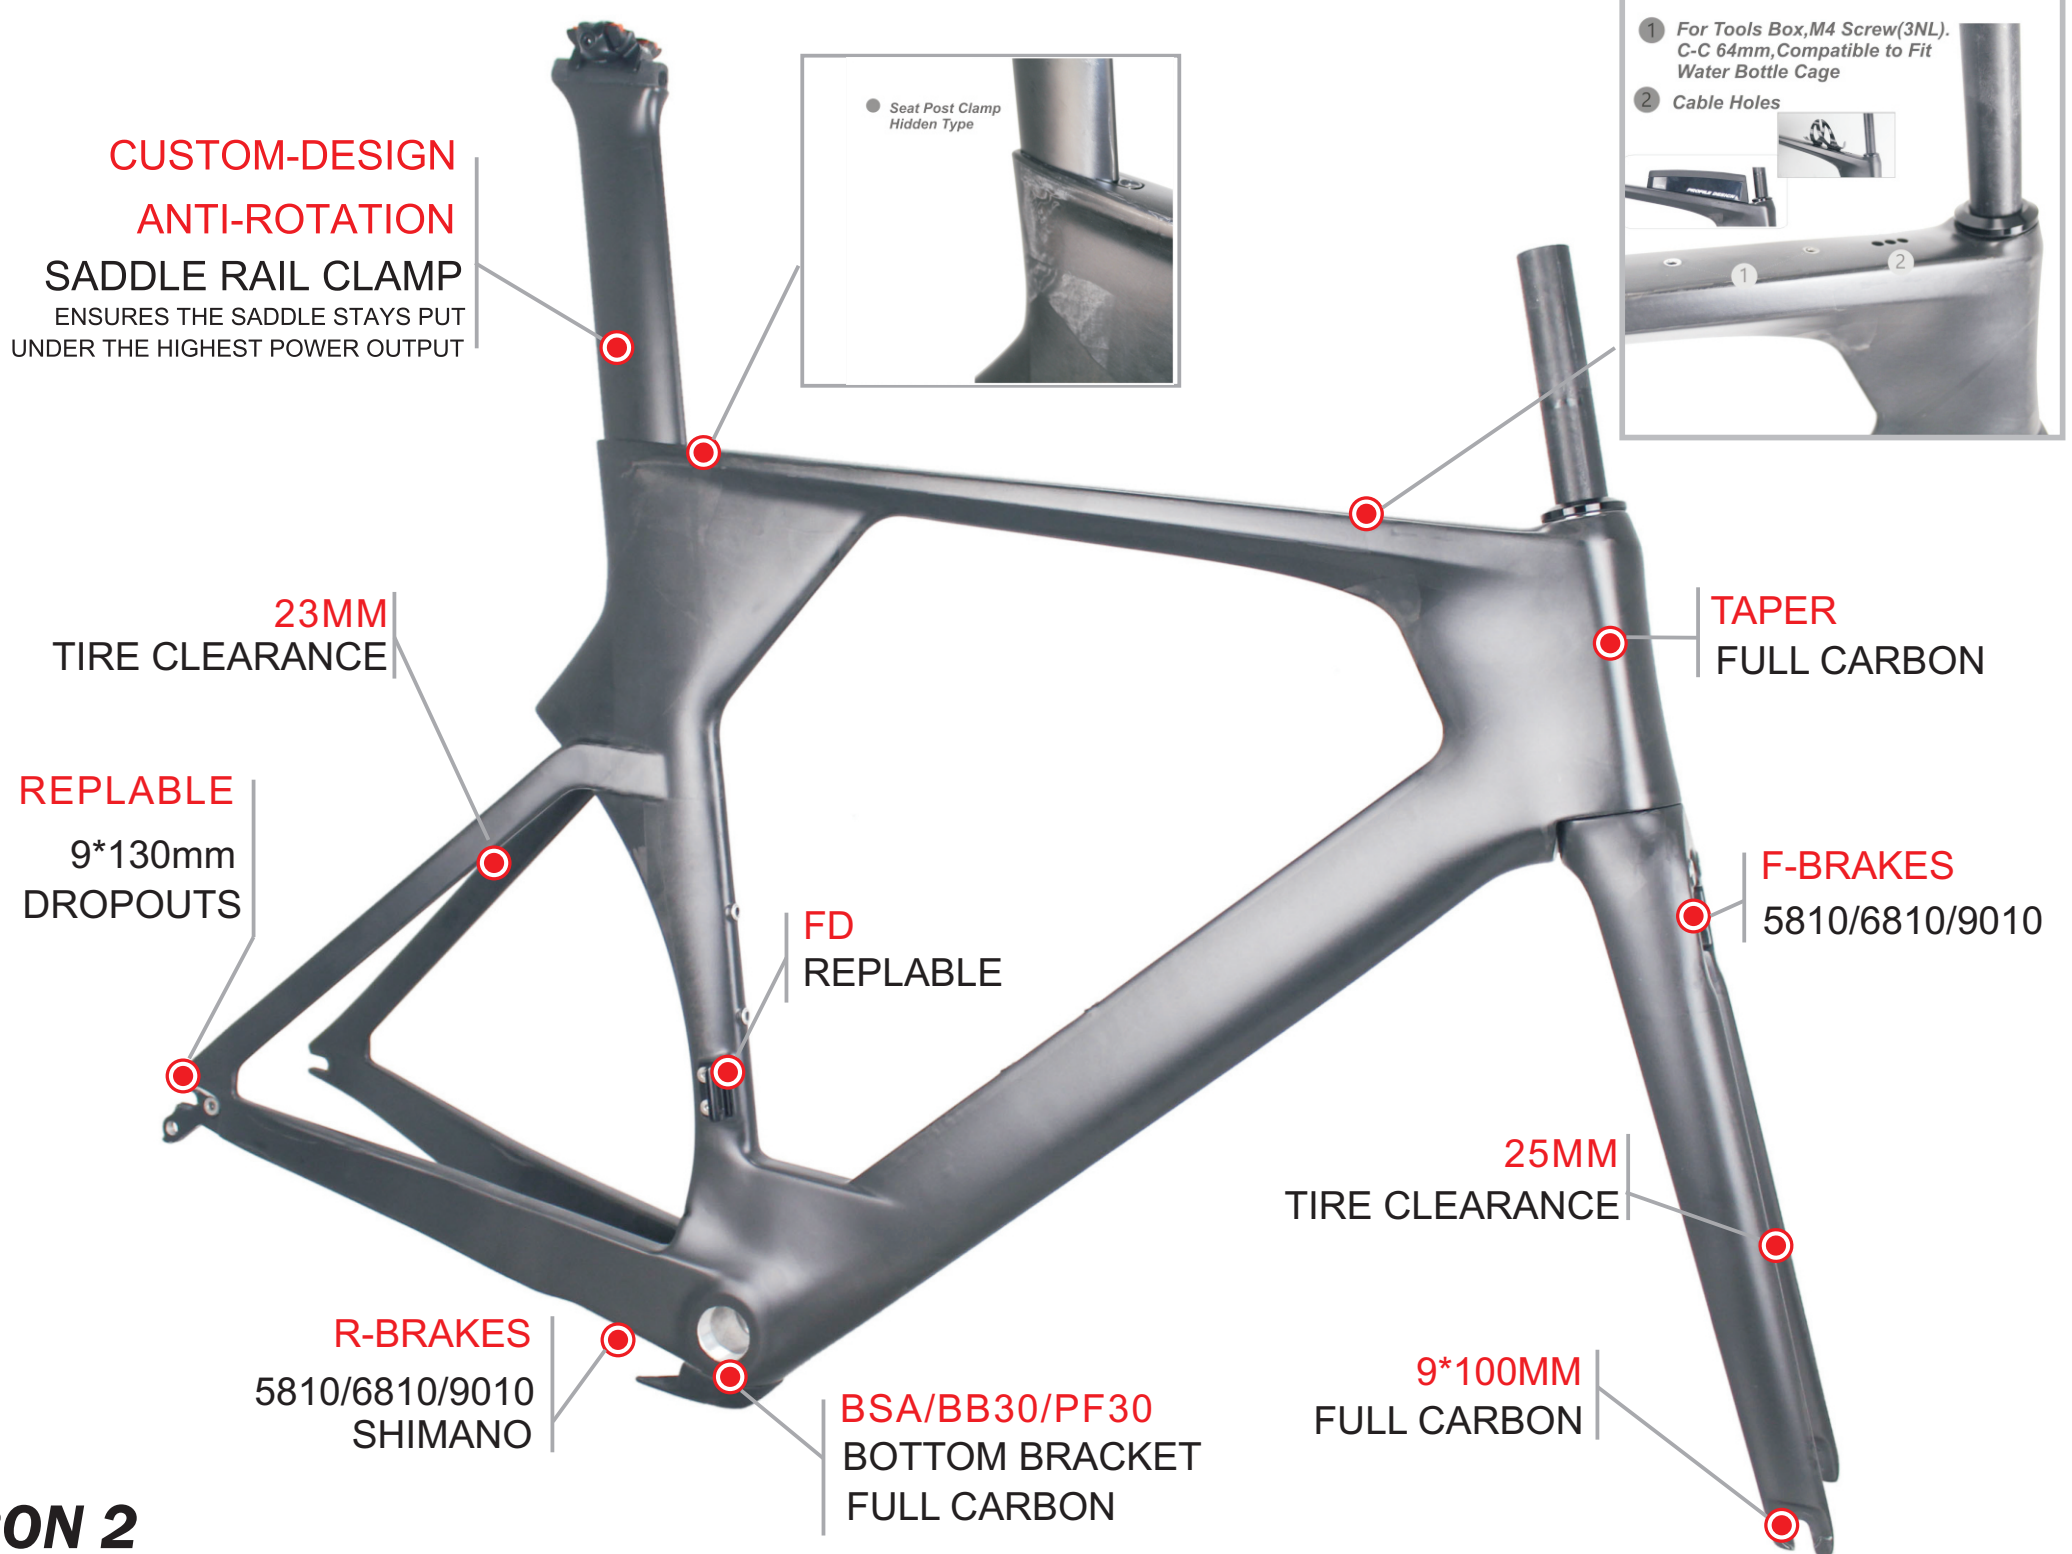

IRON TWO

Aerodynamic Pro

DESIGNED &
ENGINEERED
SPAIN

MIRACLE
2018 COLLECTION

IRON 2 GEOMETRY

SIZE	S	SP	SC	SL	G	O	OS	HS	HC	F	OT	WB	FC	RC	Stack	Reach
490	496.7	483.8	76°	116.5	65	489.2	490	84.6	71.5°	370	45	946.2	560.4	395	482.1	373.8
520	502.5	489.2	76°	117.8	65	520.2	521.1	89.6	72.5°	370	45	969.3	583.4	395	487.7	403.3
540	524.2	509.8	76°	112.8	65	538.4	540	109.2	72.5°	370	45	988.9	602.8	395	508.8	416.6
560	543.9	529.5	76°	127.5	65	559.3	560.2	129.2	73°	370	45	1011.1	624.8	395	527.9	432.7