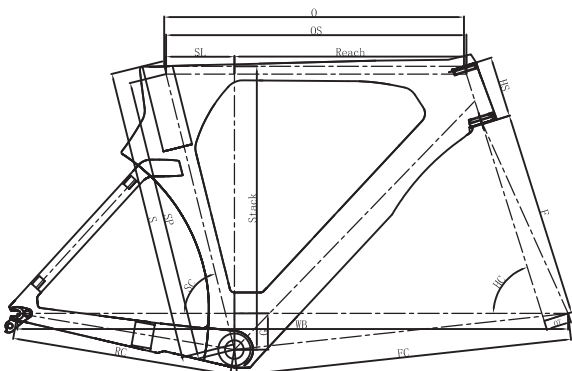

IRON TWO

Aerodynamic Pro

DESIGNED &
ENGINEERED
SPAIN

MIRACLE
2018 COLLECTION

IRON 2 GEOMETRY

SIZE	S	SP	SC	SL	G	O	OS	HS	HC	F	OT	WB	FC	RC	Stack	Reach
490	496.7	483.8	76°	116.5	65	489.2	490	84.6	71.5°	370	45	946.2	560.4	395	482.1	373.8
520	502.5	489.2	76°	117.8	65	520.2	521.1	89.6	72.5°	370	45	969.3	583.4	395	487.7	403.3
540	524.2	509.8	76°	112.8	65	538.4	540	109.2	72.5°	370	45	988.9	602.8	395	508.8	416.6
560	543.9	529.5	76°	127.5	65	559.3	560.2	129.2	73°	370	45	1011.1	624.8	395	527.9	432.7